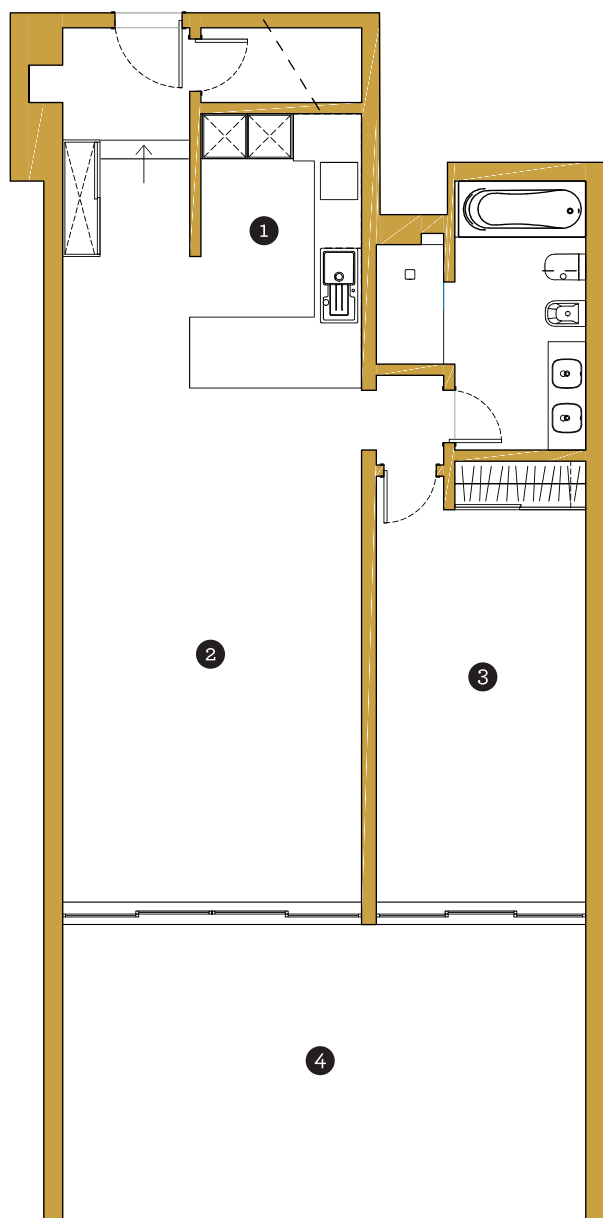

Apartamentos T1 1º andar

– Vista Lago

Planta (Apartamento T1 Superior, vista lago)

(111 m²)

QUINTA DO LAGO
COUNTRY CLUB

One-bedroom apartment T1

1st floor – Lake view

Floor plan (One-bedroom lake view)

(111 m²)

- 1 - Kitchenette
- 2 - Sala | Living room
- 3 - Quarto | Bedroom
- 4 - Terraço | Balcony