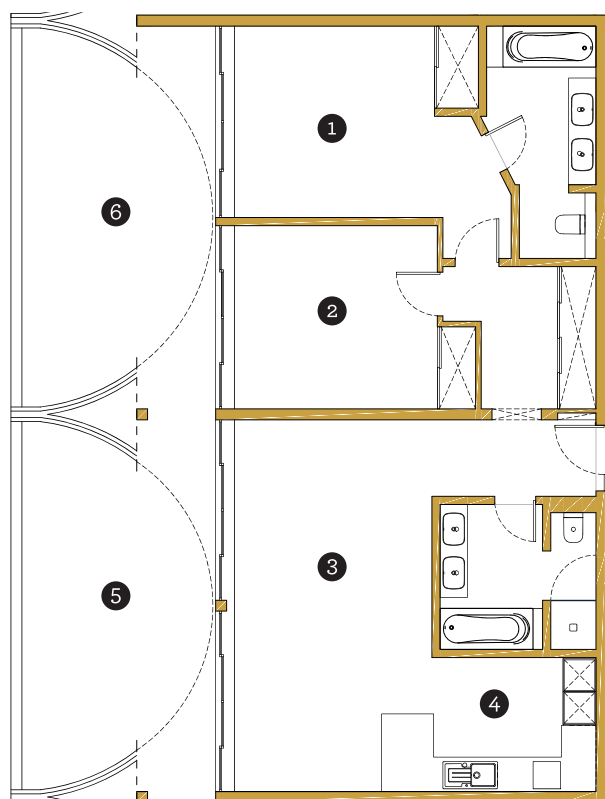

Apartamentos T2 Penthouse

Planta (Apartamento T2)

(133 m²)

QUINTA DO LAGO
COUNTRY CLUB

Two-bedroom Penthouse

Floor plan (Two-bedroom apartment)

(133 m²)

- 1 - Quarto | Bedroom
- 2 - Quarto | Bedroom
- 3 - Sala | Living room
- 4 - Kitchenette
- 5 - Terraço | Balcony
- 6 - Terraço | Balcony